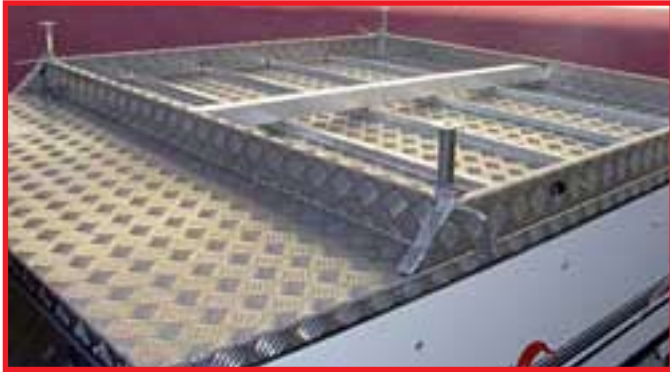

3. Choose your options.

**Aluminum Checkerplate
or Smooth**