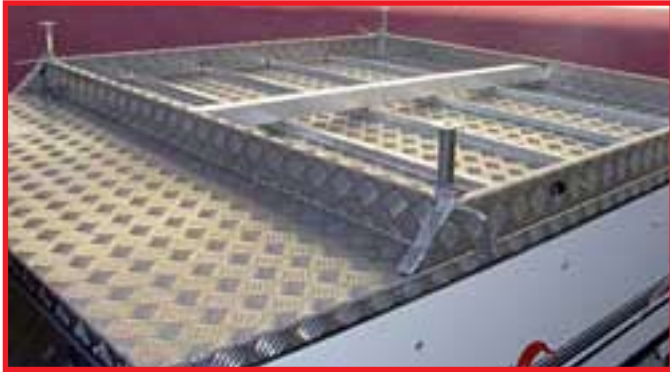

### **Kamparoo Cargo/Utility**

Starting Price \$11,900.00

2. Choose your colour.

**Basic White**

or

**PowderCoating**  
(Various colours  
available)

3. Choose your options.

**Aluminum Checkerplate  
or Smooth**